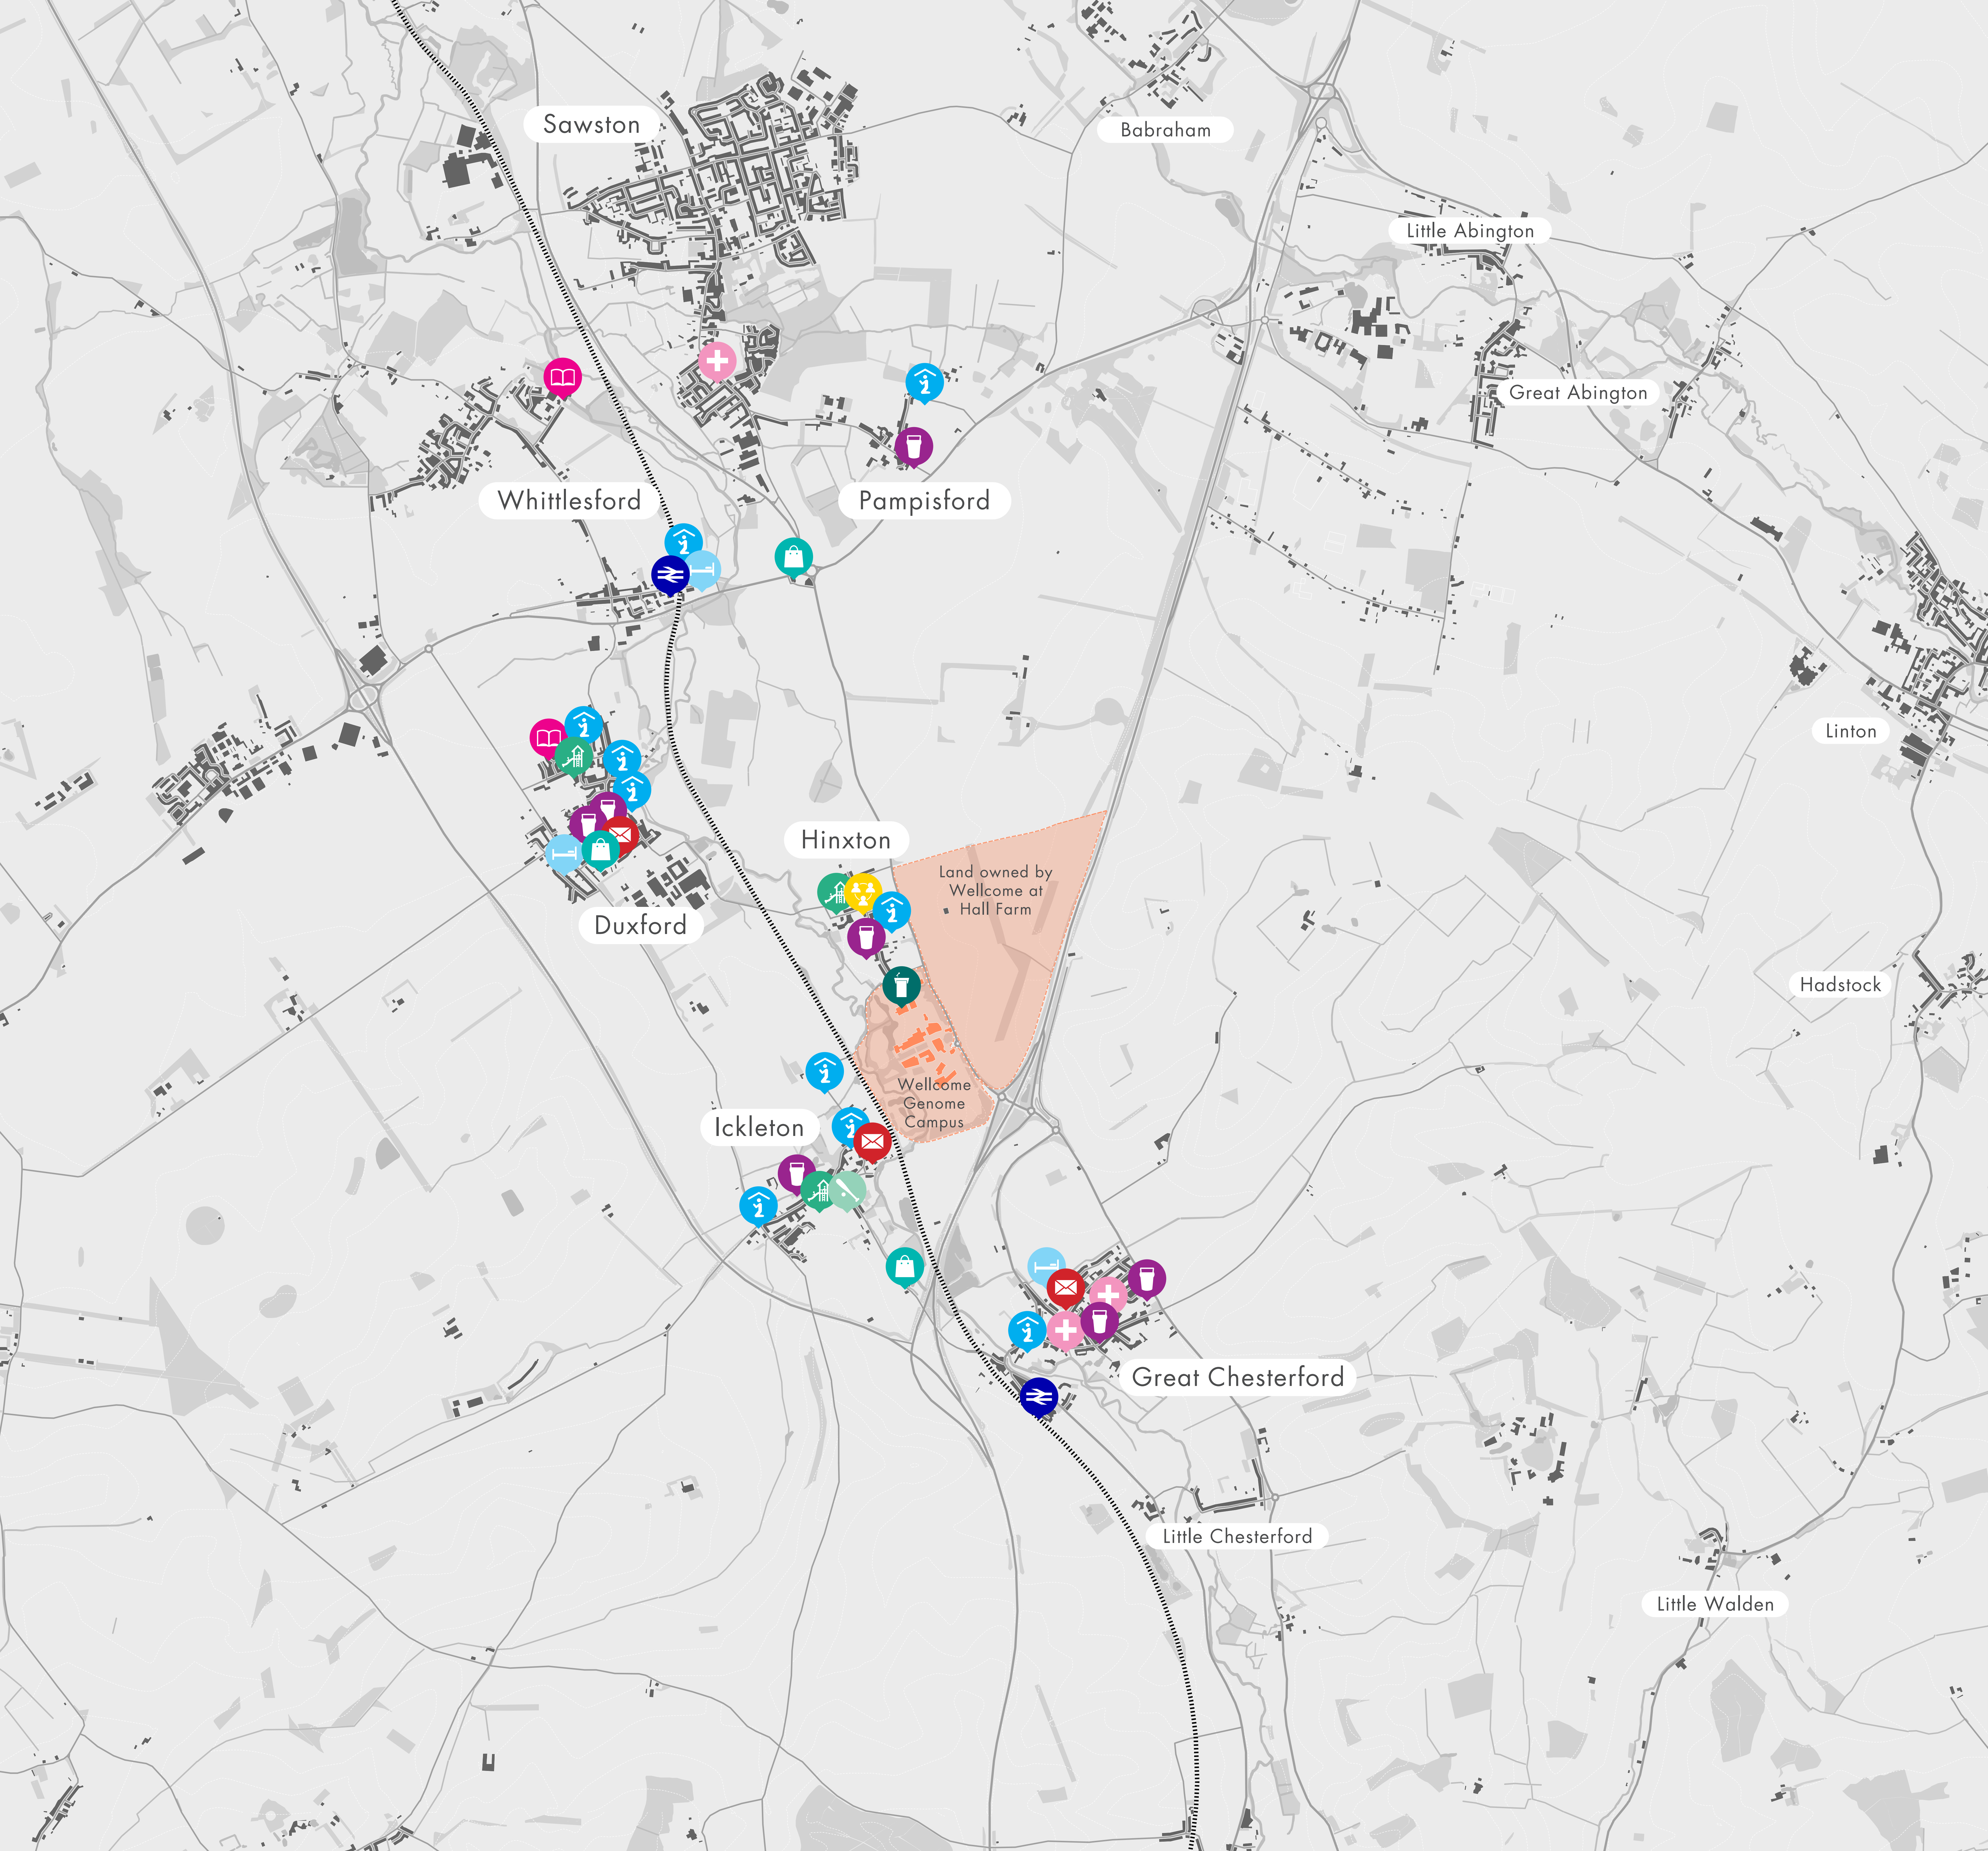

**AMENITIES KNOWLEDGE**

We would like to know your thoughts on local facilities in the area, including:

- What facilities are well used in the area
- What could be improved
- Anything you think is missing
- Which facilities you use or how far you travel

	Railway station		Sports pitch
	Place of worship		Post Office
	Hotel		Village Hall
	Conference Centre		Pub
	Retail/Café		School
	Playground		GP